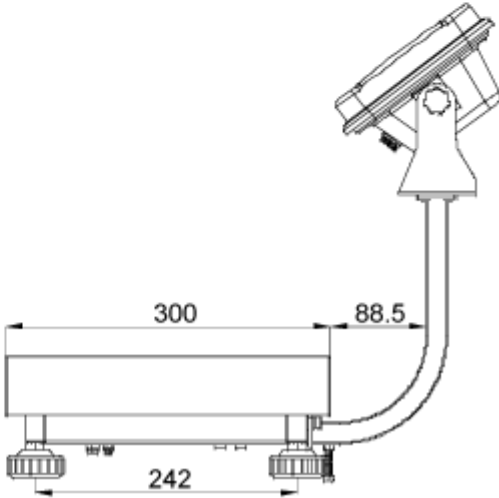

Version 1.0
06/2014
GB

Measures tripods SFB and IFB

For the following platform sizes and display units:

Display unit KFB-TM

Display unit KFN-TM

SFB_IFB-ZB-e-1410

Display unit KFB-TM:

Platform size 300x400 with tripod IFB-A01:

Platform size 400x500 with IFB-A02:

Platform size 500x650 with IFB-A02:

Display unit KFN-TM (SFB-H):

Platform size 240x300:

Platform size 300x400: