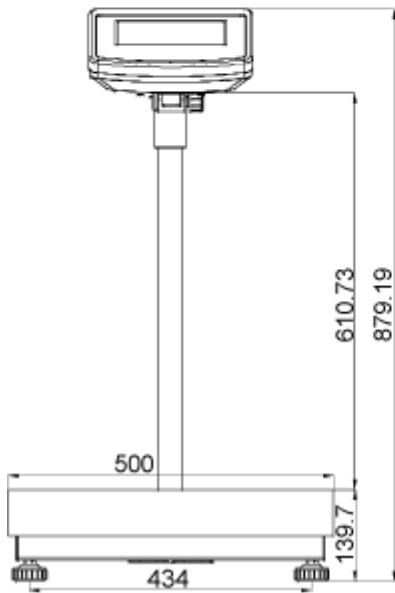

Version 1.0
06/2014
GB

Measures tripods SFB and IFB

For the following platform sizes and display units:

Display unit KFB-TM

Display unit KFN-TM

SFB_IFB-ZB-e-1410

Display unit KFB-TM:

Platform size 300x400 with tripod IFB-A01:

Platform size 400x500 with IFB-A02:

Platform size 500x650 with IFB-A02:

Display unit KFN-TM (SFB-H):

Platform size 240x300:

Platform size 300x400: