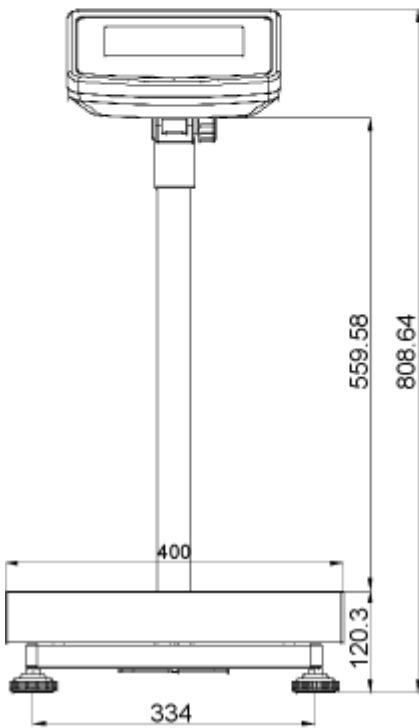

Version 1.0
06/2014
GB

Measures tripods SFB and IFB

For the following platform sizes and display units:

Display unit KFB-TM

Display unit KFN-TM

SFB_IFB-ZB-e-1410

Display unit KFB-TM:

Platform size 300x400 with tripod IFB-A01:

Platform size 400x500 with IFB-A02:

Platform size 500x650 with IFB-A02:

Display unit KFN-TM (SFB-H):

Platform size 240x300:

Platform size 300x400: