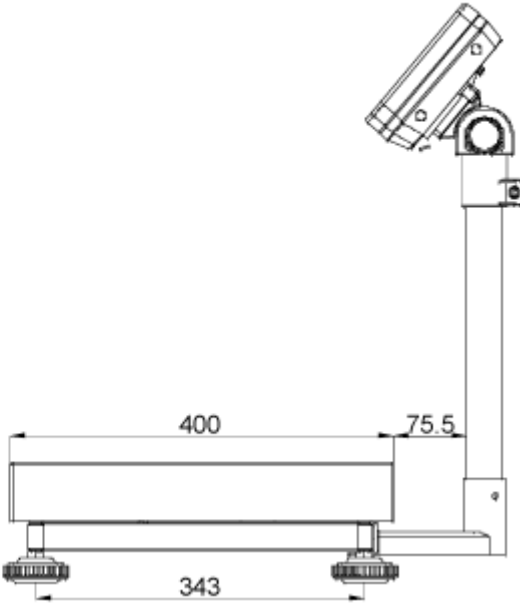

Version 1.0
06/2014
GB

Measures tripods SFB and IFB

For the following platform sizes and display units:

Display unit KFB-TM

Display unit KFN-TM

SFB_IFB-ZB-e-1410

Display unit KFB-TM:

Platform size 300x400 with tripod IFB-A01:

Platform size 400x500 with IFB-A02:

Platform size 500x650 with IFB-A02:

Display unit KFN-TM (SFB-H):

Platform size 240x300:

Platform size 300x400: