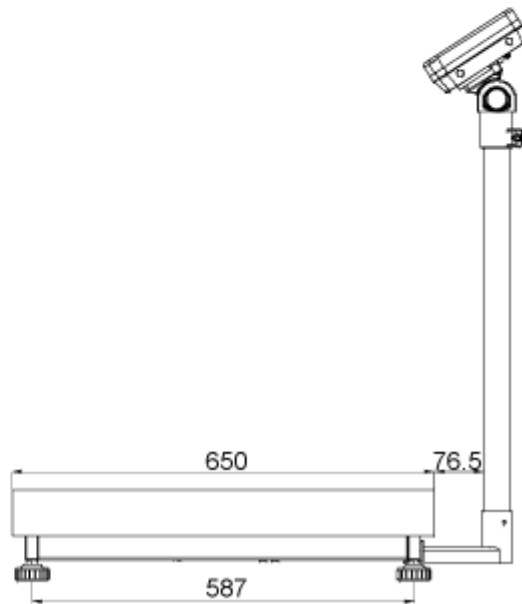

Version 1.0
06/2014
GB

Measures tripods SFB and IFB

For the following platform sizes and display units:

Display unit KFB-TM

Display unit KFN-TM

SFB_IFB-ZB-e-1410

Display unit KFB-TM:

Platform size 300x400 with tripod IFB-A01:

Platform size 400x500 with IFB-A02:

Platform size 500x650 with IFB-A02:

Display unit KFN-TM (SFB-H):

Platform size 240x300:

Platform size 300x400: