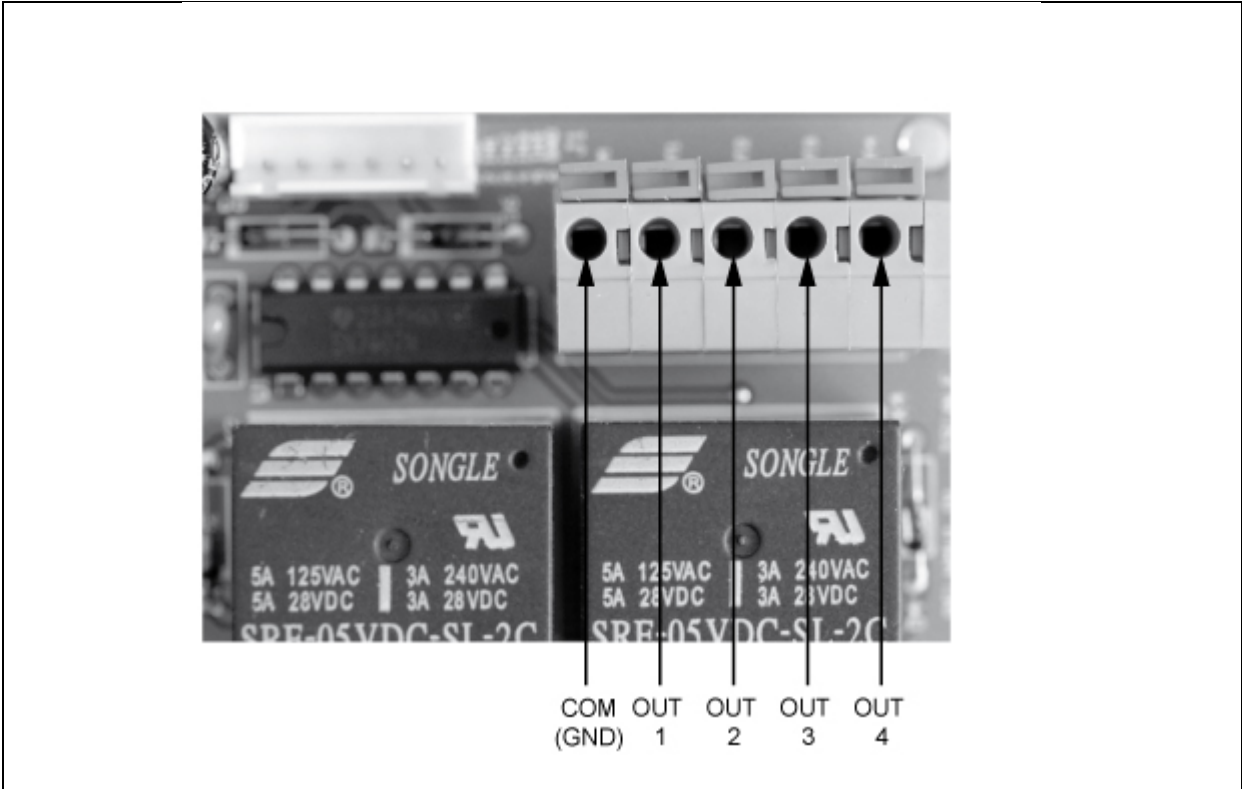

Signal lamp

KERN CFS-A03

Version 1.4

2018-04

GB

CFS-A03-IA-e-1814

Configuration

The signal lamp **CFS-A03** can be adapted for different applications. For this proceed as follows:

To change the connections, loosen the 4 screws of the base plate and remove the base plate.

Do not alter connection „COM“ (GND)

Model GAB		Models KFB-TM, KFS-TM, CFS, CPB	
COM (GND)	Black	COM (GND)	Black
OUT 1	Yellow	OUT 1	Yellow
OUT 2	----	OUT 2	Red
OUT 3	Red	OUT 3	Green
OUT 4	Green	OUT 4	----