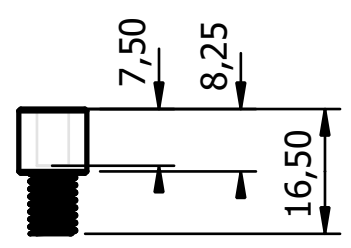

1

DESIGNED BY: Patrick Walz		AFM 01		I	-
DATE: 06/09/2019				H	-
CHECKED BY: Geprüft		SAUTER GmbH		G	-
DATE: CHECK DATE				F	-
SIZE A3				E	-
SCALE	WEIGHT (kg)			D	-
SCALE	WEIGHT	DRAWING NUMBER	SHEET	C	-
		NUMBER	SHEET	B	-
This drawing is our property; it can't be reproduced or communicated without our written agreement.				A	-