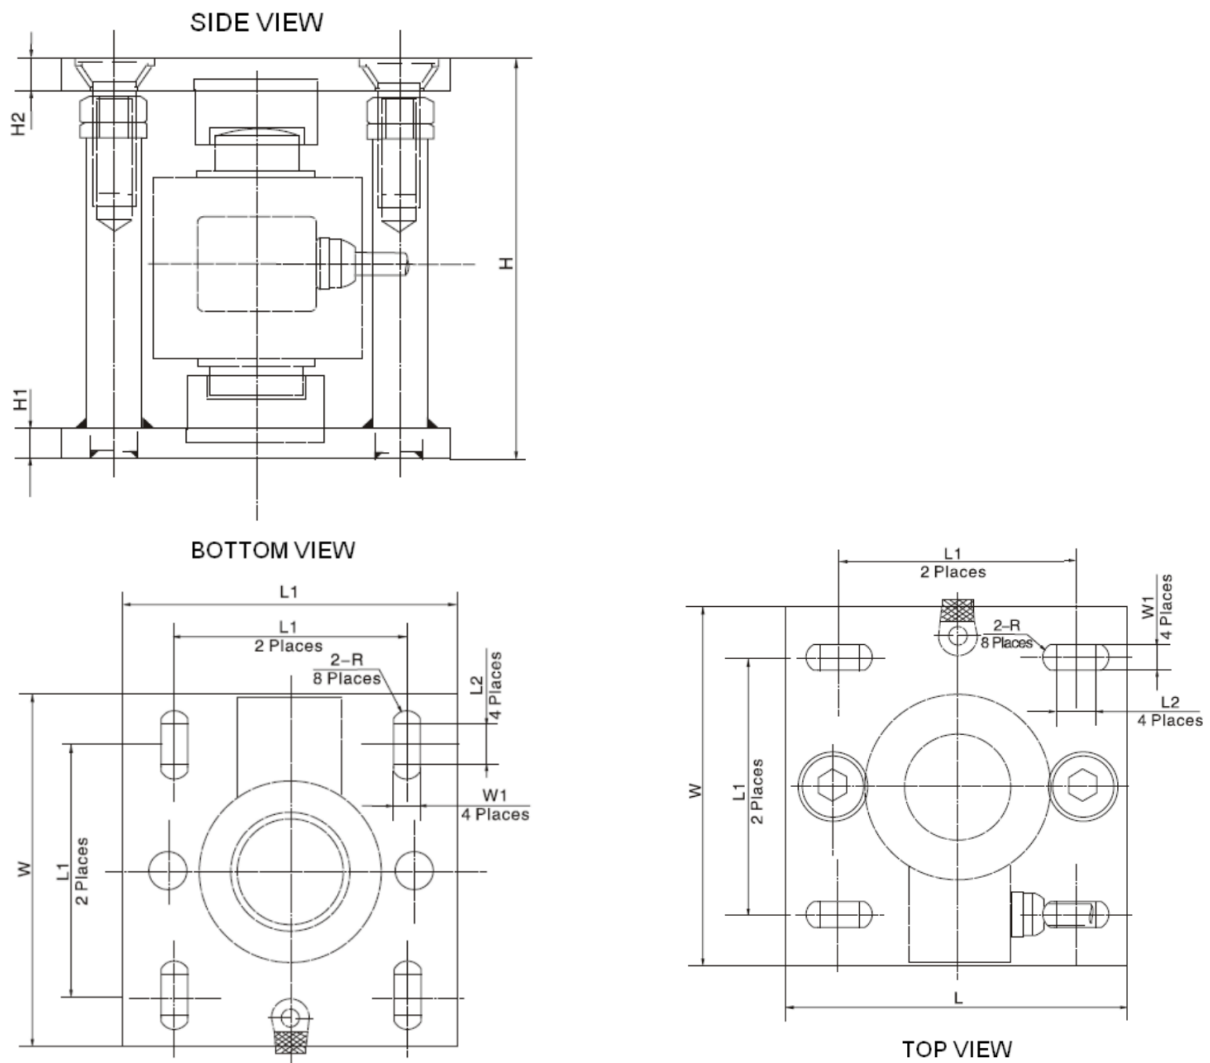

5 Detailed specifications

Max. vertical force (down)	45 kN
Max. vertical force (up)	35 kN
Max. horizontal force	10 kN
Max. horizontal movement	+1 / -1 mm

6 Dimensions in mm

H	H1	H2	L	L1	L2	W	W1
193	15	16.5	180	120	18	180	18