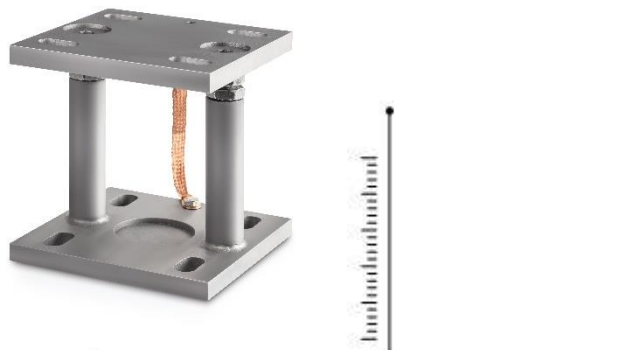

Illustration with measuring cell SAUTER CD P1 (not included)

PROFESSIONAL MEASURING

CE P14150-CE P41430-BA-e-1810

SAUTER CE P14150 / CE P41430

V. 1.0 01/2019

Data sheet mounting kit

Summarize:

1	Short discription	3
2	Delivery	3
2.1	CE P41430	3
2.2	CE P14150	3
3	Available Models.....	3
3.1	CE P41430	3
3.2	CE P14150	3
4	Before Use.....	3
5	Detailed specifications	3
6	Dimensions in mm.....	4
7	Certificate of Compliance.....	4

1 Short discription

Stainless steel mounting kit for SAUTER CD P1 measuring cell with lift of protection, inclusive rocker support.

2 Delivery

2.1 CE P41430

Mounting kit incl. rocker support CE P10330

2.2 CE P14150

Mounting kit incl. rocker support CE P10350

3 Available Models

3.1 CE P41430

Suitable for models CD 10-3P1 und CD 20-3P1

3.2 CE P14150

Suitable for models CD 40-3P1 und CD 50-3P1

4 Before Use

After receiving the article, it should be checked in advance whether no transport damage has occurred, whether the outer packaging or other parts or even the article itself has been damaged. If any damage is evident, please inform SAUTER GmbH immediately.